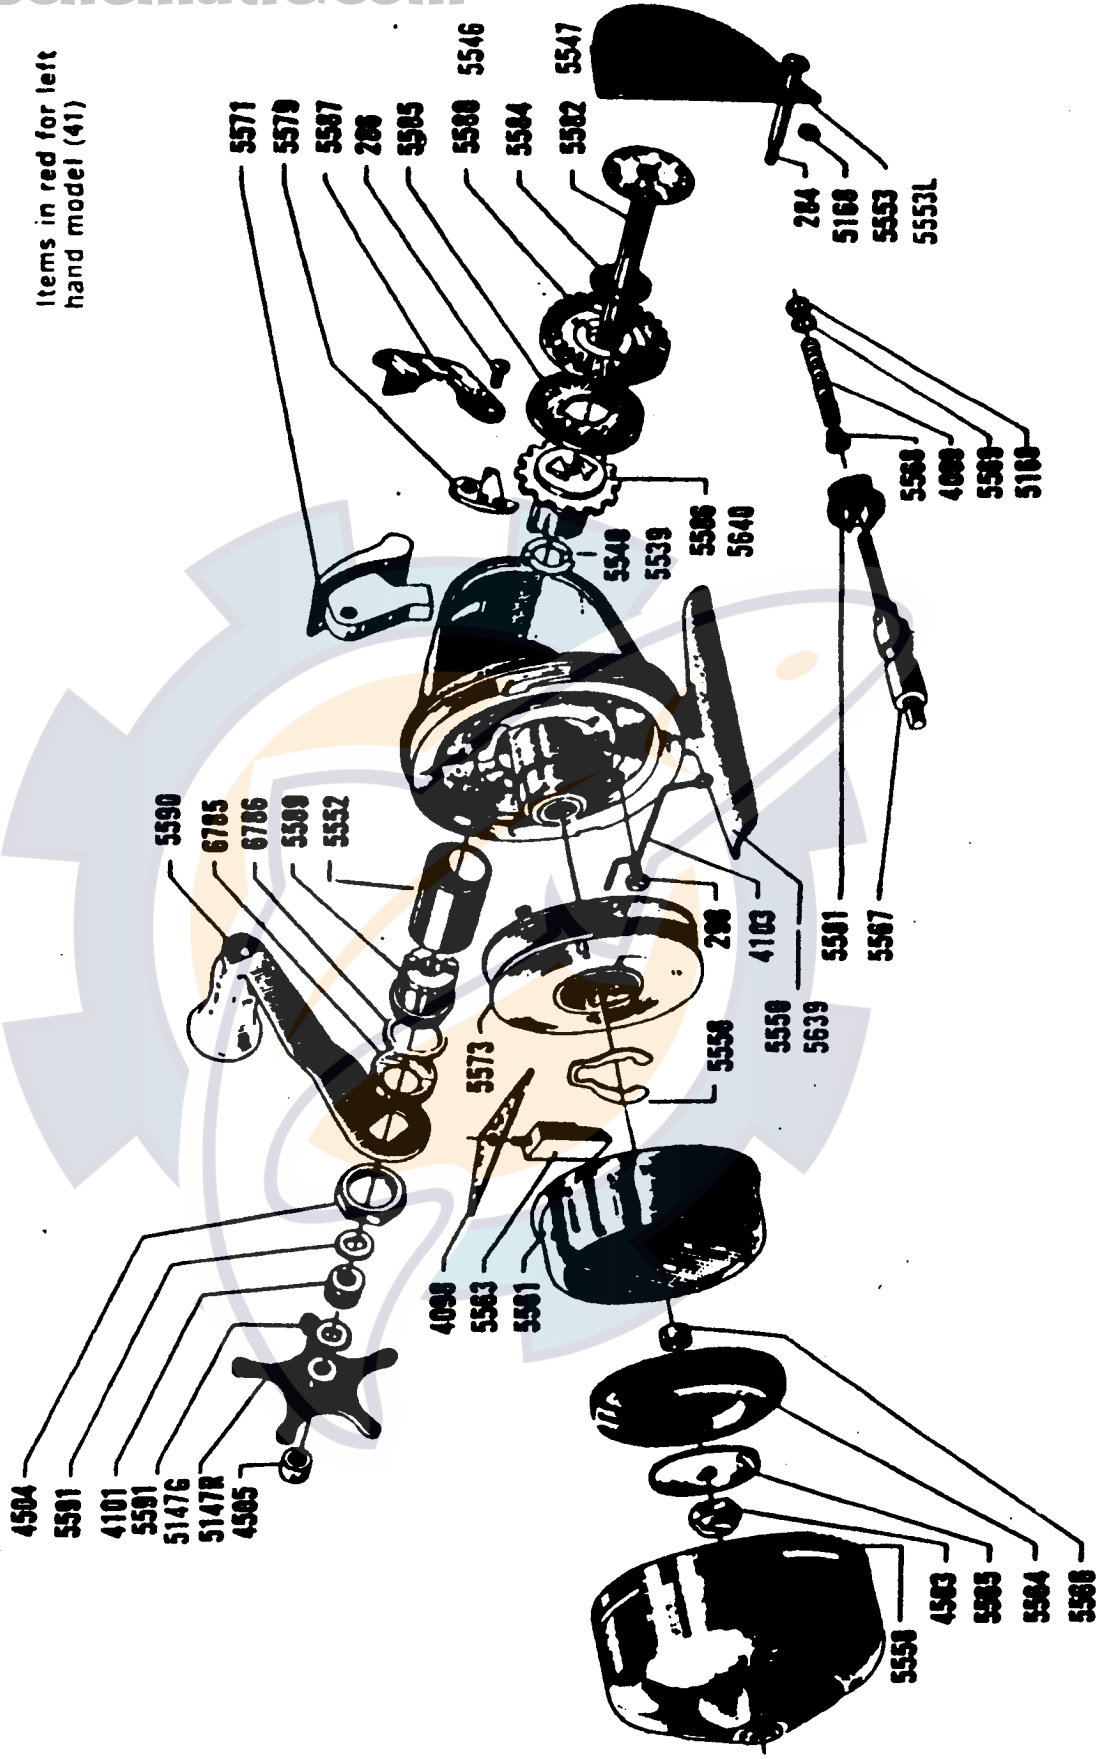

226

Garcia ABU-MATIC 40-41-60

Items in red for left hand model (41)

...